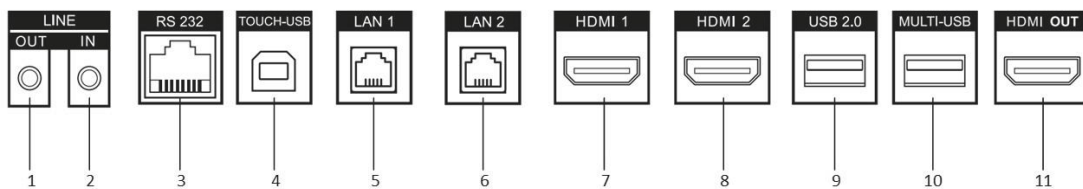

Transmission Interface	
Power	Power Consumption	< 250 W (full load)
	Standby Consumption	0.5 W
Working Environment	Working Temperature	0 °C~40 °C
	Working Humidity	10%~90% RH
General	Power	AC 100 V~240 V, 50/60 Hz
	Product dimensions	1507 × 905 × 86 mm
	Package Dimensions (W × H × D)	1687 x 1061 x 234mm
	Net Weight	39.86 kg
	Gross Weight	50.19 kg

▪ Available Model

DS-D5B65RB/A(海外标配)(样机),

▪ Physical Interface

接口	说明	接口	说明
1.LINE OUT	Earphone Interface	2.LINE IN	Audio Input Interface
3.RS-232	RS-232 Serial Port	4.TOUCH-USB	Peripheral Touch Interface
5.LAN 1	Ethernet Interface 1	6. LAN 2	Ethernet Interface 2
7.HDMI 1	HDMI1 Input Interface	8.HDMI 2	HDMI2 Input Interface
9.USB 2.0	USB 2.0 Interface	10.MULTI-USB	Multi-function USB Interface
11.HDMI OUT	HDMI Output Interface		

▪ Dimension