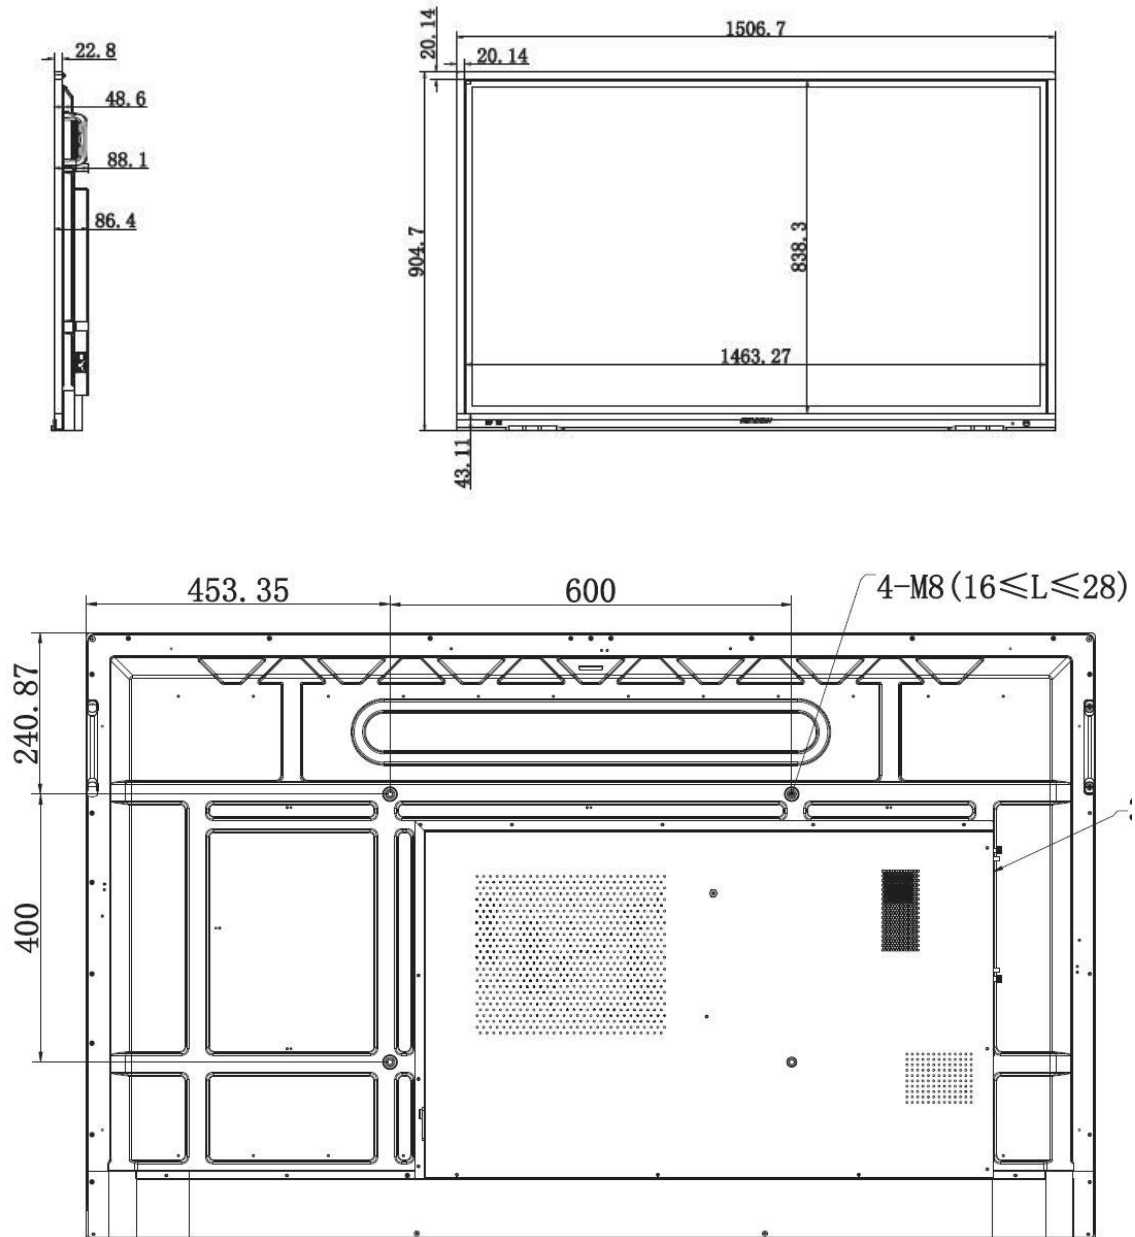

	Transmission Interface	
Power	Power Consumption	< 250 W (full load)
	Standby Consumption	0.5 W
Working Environment	Working Temperature	0 °C~40 °C
	Working Humidity	10%~90% RH
General	Power	AC 100 V~240 V, 50/60 Hz
	Product dimensions	1507 × 905 × 86 mm
	Package Dimensions (W × H × D)	1687 x 1061 x 234mm
	Net Weight	39.86 kg
	Gross Weight	50.19 kg

▪ Available Model

DS-D5B65RB/A(海外标配)(样机),

▪ Physical Interface

接口	说明	接口	说明
1.LINE OUT	Earphone Interface	2.LINE IN	Audio Input Interface
3.RS-232	RS-232 Serial Port	4.TOUCH-USB	Peripheral Touch Interface
5.LAN 1	Ethernet Interface 1	6. LAN 2	Ethernet Interface 2
7.HDMI 1	HDMI1 Input Interface	8.HDMI 2	HDMI2 Input Interface
9.USB 2.0	USB 2.0 Interface	10.MULTI-USB	Multi-function USB Interface
11.HDMI OUT	HDMI Output Interface		

▪ Dimension

▪ Installation

The rear should be installed on the hook holes

Distributed by

HIKVISION®

Headquarters

No.555 Qianmo Road, Binjiang District,
Hangzhou 310051, China
T +86-571-8807-5998
overseasbusiness@hikvision.com