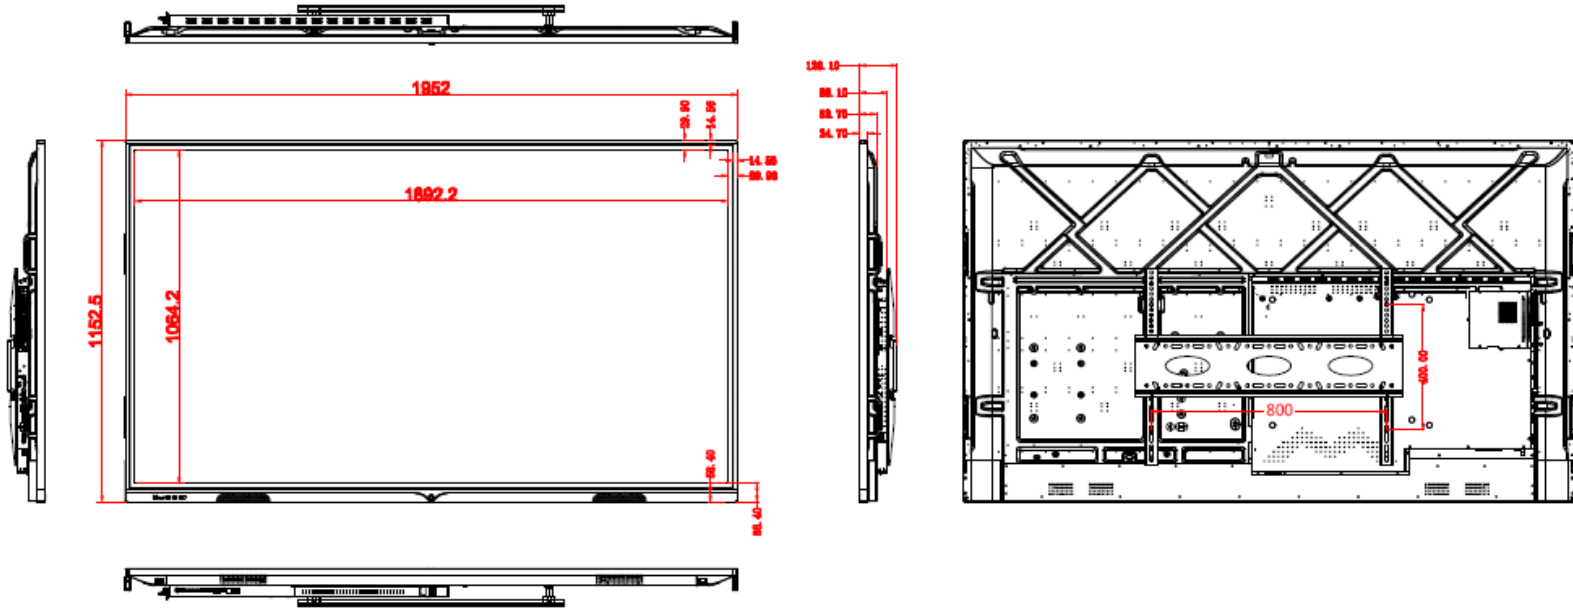

DIMENSIONS

65''