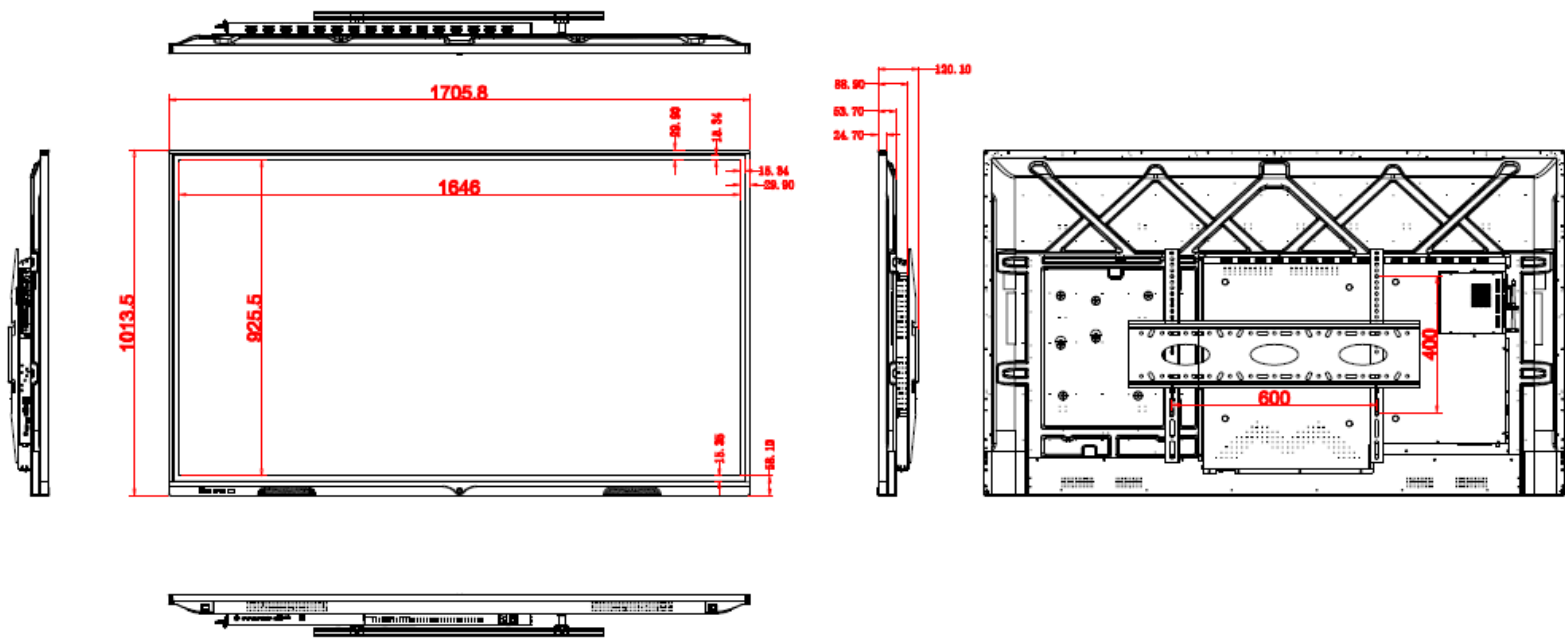

DIMENSIONS

65''

75''

86''