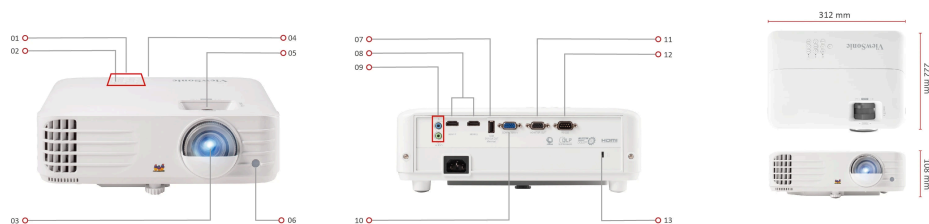

ViewSonic® PROJECTOR PX703HD

Key Features

- 1.3X optical zoom
- SuperColor™ technology
- Energy-efficient SmartEco+ Mode
- Vertical Lens Shift
- vColorTuner

Product Description

The ViewSonic PX703HD is a practical Home Cinema Projector, featuring 3500 ANSI lumens, 1080p Full HD resolution, and ViewSonic's exclusive SuperColor™ technology, which together produce the finest of details and stunning colour in any medium sized space. The projector comes with an energy-saving SuperEco+ mode that reduces power consumption and extends lamp life to up to 20,000 hours, reducing the frequency of lamp replacement and lowering maintenance costs. Digital lens shift and 1.3x optical zoom make flexible installation a breeze. Users can also utilise the vColorTuner software and cloud-based colour profile exchange to create customised colour profiles, share them, or download other profiles to fine-tune them as their own. Dual HDMI inputs and USB power supply further increase the flexibility of the user's entertainment experience.

OTHERS

Power Supply Voltage:	100-240V+/- 10%, 50/60Hz (AC in)
Power Consumption:	Normal: 300W Standby: <0.5W
Operating Temperature:	0~40°C
Carton:	Brown
Net Weight:	2.62kg
Gross Weight:	3.78kg
Dimensions (WxDxH) with Adjustment Foot:	312x222x108mm
Packing Dimensions:	415x168x297mm
OSD Language:	English, French, Spanish, Thai, Korean, German, Italian, Russian, Swedish, Dutch, Polish, Czech, T-Chinese, S-Chinese, Japanese, Turkish, Portuguese, Finnish, Indonesian, India, Arabic, Vietnamese, Greek, Total 23 languages
User Guide Language:	English, S-Chinese, T-Chinese, Indonesian, Finnish, French, German, Italian, Japanese, Korean, Polish, Portuguese, Russian, Spanish, Swedish, Turkish, Arabic, Czech, Thai, Vietnamese, Total 20 languages