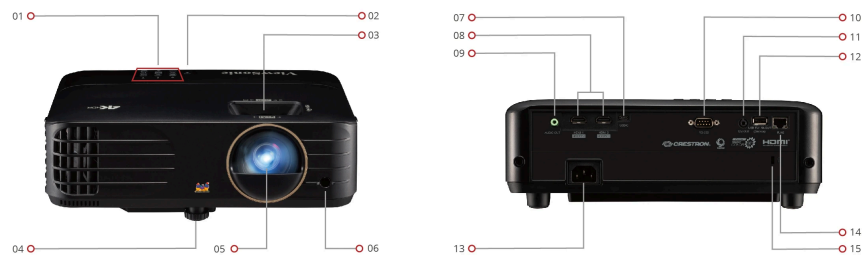

ViewSonic® PROJECTOR PX728-4K

Key Features

- True 4K HDR visual experience
- Cinema SuperColor™ Technology with 100% Rec.709
- Direct big-screen streaming via USB Type-C
- 4.2ms Ultra-Fast Input & 240Hz high refresh rate
- Warping, auto V keystone and 1.3x zoom for flexible installation

Product Description

The PX728-4K is a 2,000 ANSI Lumens 4K home cinema projector that offers excellent value for upgrading to 4K home entertainment. Enjoy bigger, better visuals in true 4K clarity with HDR/HLG support and richer colors through Cinema SuperColor™ Technology that covers 100% Rec.709. Gaming also gets an upgrade with 4.2ms Ultra-Fast Input, a 240Hz refresh rate, and USB Type-C connectivity for direct streaming from Nintendo® Switch. Powerful warping, auto V keystone, H/V keystone, and 1.3x optical zoom make setting up a big screen of up to 300" on any surface easier than ever. Adding on to that is the LAN control capability compatible with home automation systems and 12V trigger output, making the PX728-4K a perfect addition to your smart home.

INPUT

HDMI:	2 (HDMI 2.0b, HDCP 1.4/2.2)
USB Type C:	1 (5V/ 2A)

OUTPUT

Audio-out (3.5mm):	1
Speaker:	10W
USB Type A (Power):	1 (5V/ 1.5A)
12V Trigger (3.5mm):	1

CONTROL

RS232 (DB 9-pin male):	1
RJ45 (LAN control):	1