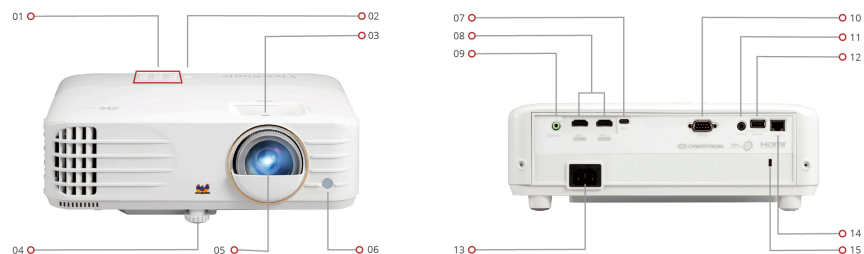

ViewSonic® PROJECTOR PX748-4K

Key Features

- True 4K HDR visual experience
- 4,000 ANSI Lumens offering bright images in any environment
- Direct Big-screen streaming via USB Type-C
- 4.2ms Ultra-Fast Input & 240Hz high refresh rate
- Warping, auto V keystone and 1.3x zoom for flexible installation

Product Description

The PX748-4K is a 4,000 ANSI Lumens 4K home projector that shines in value and brightness and delivers pixel-perfect visuals in true 4K clarity with HDR/HLG support. Experience a whole new level of gaming with 4.2ms Ultra-Fast Input, a 240Hz refresh rate, and USB Type-C connectivity for direct streaming from Nintendo® Switch. Set up faster and easier than ever before with powerful warping, auto V keystone, H/V keystone, and 1.3x optical zoom, capable of creating a screen of up to 300" on any surface. Adding on to that is the LAN control capability compatible with home automation systems and 12V trigger output, making the PX748-4K a perfect addition to your smart home.

INPUT

HDMI:	2 (HDMI 2.0b, HDCP 1.4/2.2)
USB Type C:	1 (5V/ 2A)

OUTPUT

Audio-out (3.5mm):	1
Speaker:	10W
USB Type A (Power):	1 (5V/ 1.5A)
12V Trigger (3.5mm):	1

CONTROL

RS232 (DB 9-pin male):	1
RJ45 (LAN control):	1