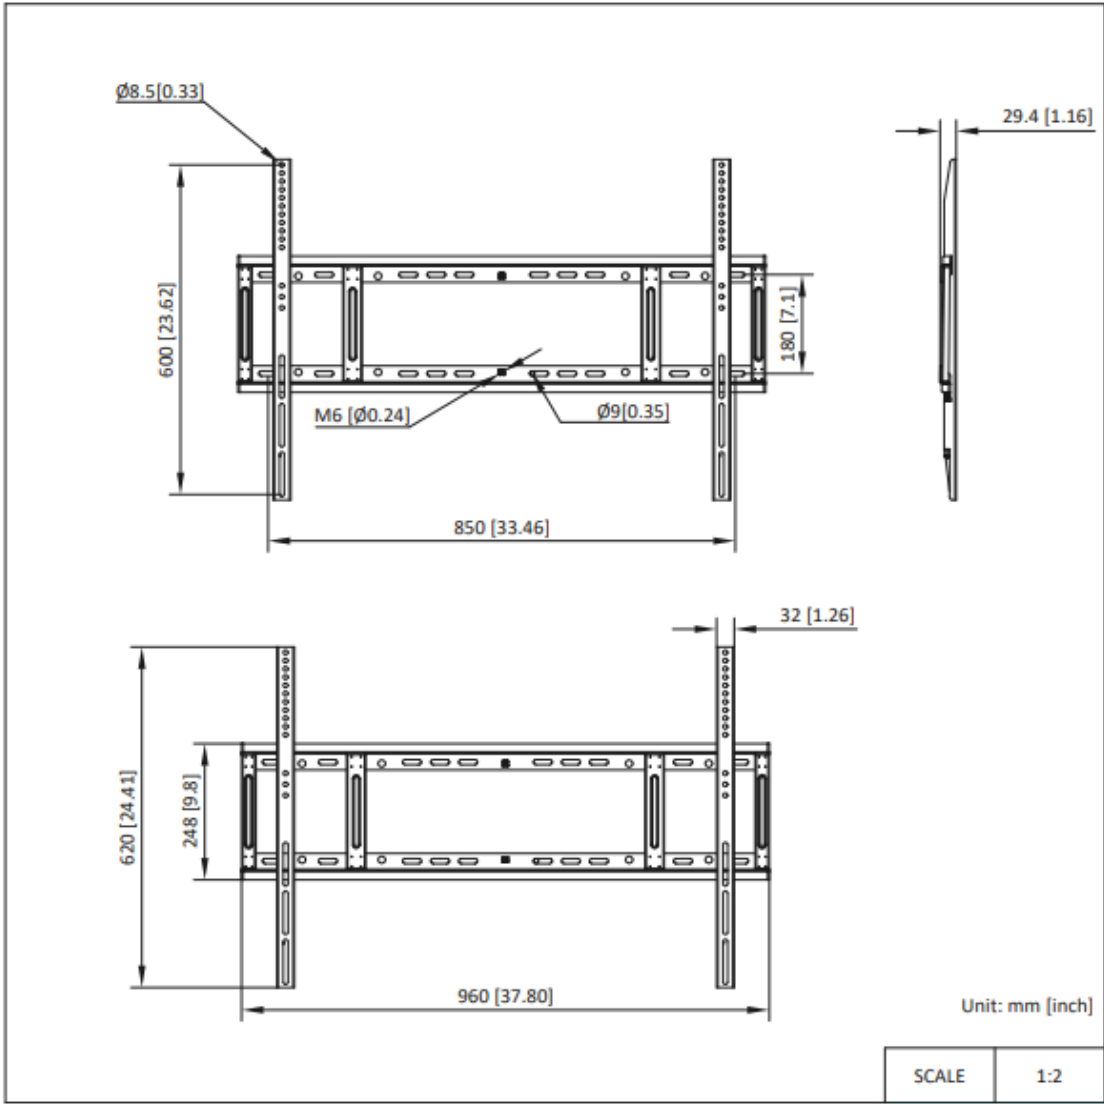

Physical Interface

Interface	Description	Interface	Description
1.Line OUT	Audio output interface	E.Type-C	Type-C interface
2.Line IN	Audio input interface	F.	Light sensor
3.RS 232	Serial port interface	G.	Remote-control unit
4.TOUCH-USB	Peripheral touch interface	H.	NFC area
5.LAN 2	LAN 2 interface	J.	Power Key
6.LAN 1	LAN 1 interface	K.	Volume -
7.HDMI IN 1	HDMI 1 input interface	L.	Volume +
8.ANDROID USB	Android USB interface	M.	Android host menu
9.MULTI-USB	Multi-functional USB interface	N.	Return

A.HDMI	HDMI input interface	P.	Control menu
B.USB	Multi-functional USB interface	Q.	PC shutdown
C.USB	Multi-functional USB interface		
D.USB	Multi-functional USB interface		

▪ **Installation**

▪ Available Model

DS-D5B75RB/EL

▪ Dimension

- Accessory
- Optional

DS-D5ABKY2-S 55-65-75"	DS-D5SC3B-B	DS-D5SC3B-W
Conference Flat Panel Brackets	Wireless Dongle	Wireless Dongle

Headquarters

No.555 Qianmo Road, Binjiang District,
Hangzhou 310051, China
T +86-571-8807-5998
www.hikvision.com