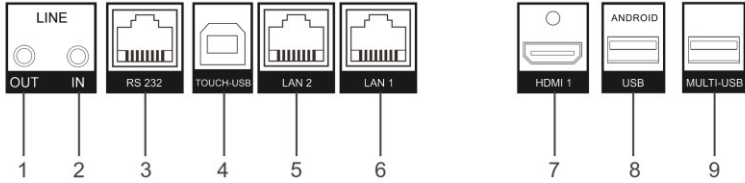

A.HDMI	HDMI input interface	P.	Control menu
B.USB	Multi-functional USB interface	Q.	PC shutdown
C.USB	Multi-functional USB interface		
D.USB	Multi-functional USB interface		

▪ **Installation**