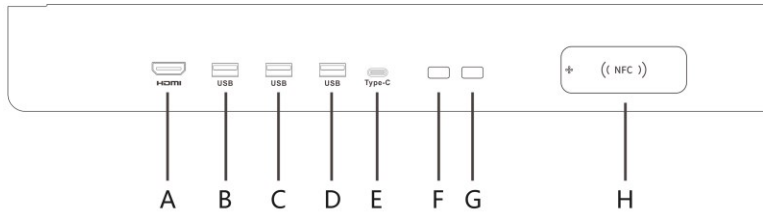

A.HDMI	HDMI input interface	P.	Control menu
B.USB	Multi-functional USB interface	Q.	PC shutdown
C.USB	Multi-functional USB interface		
D.USB	Multi-functional USB interface		

▪ **Installation**