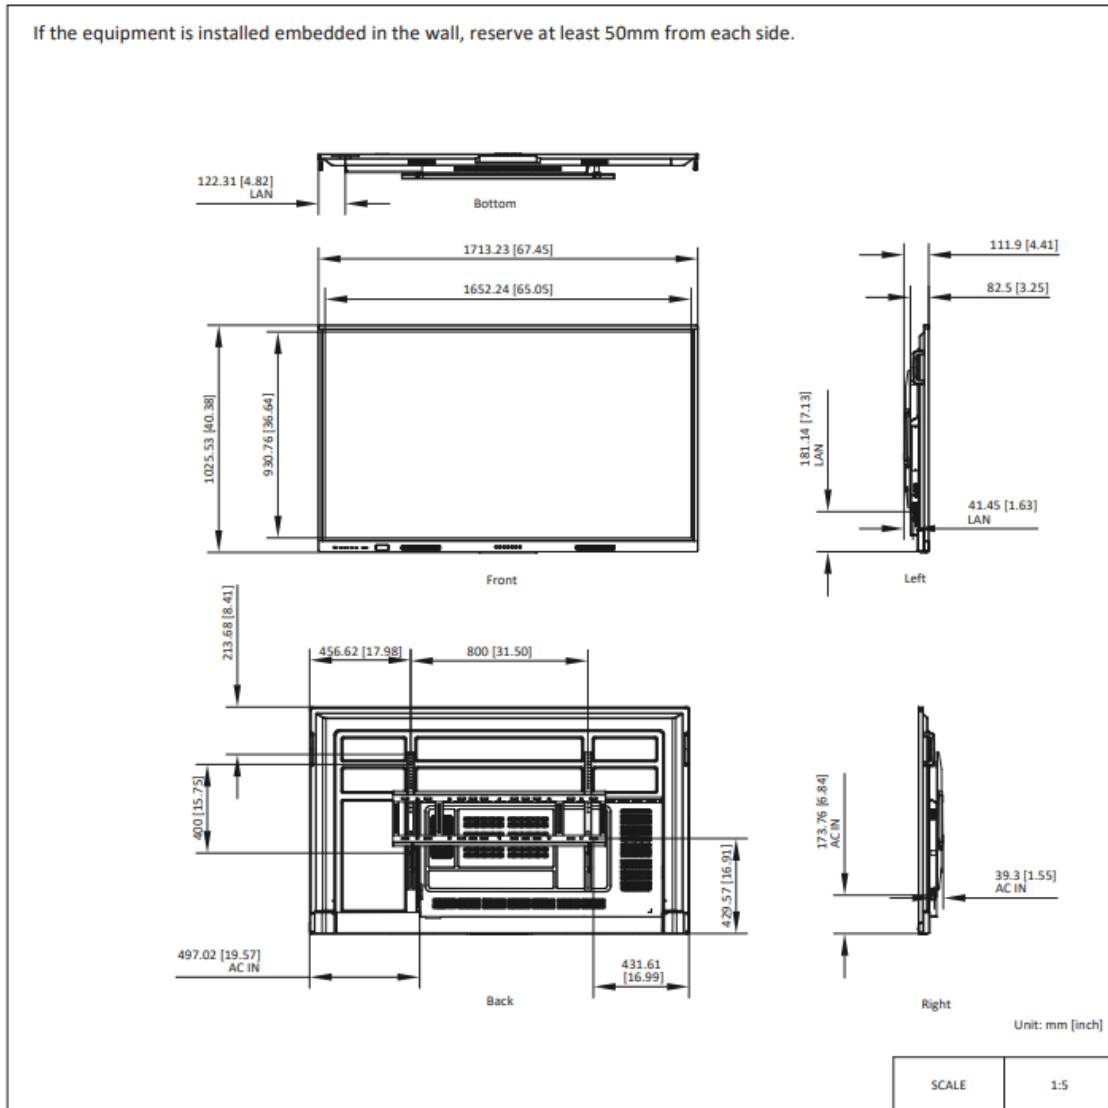

Physical Interface

Interface	Description	Interface	Description
1.Line OUT	Audio output interface	E.Type-C	Type-C interface
2.Line IN	Audio input interface	F.	Light sensor
3.RS 232	Serial port interface	G.	Remote-control unit
4.TOUCH-USB	Peripheral touch interface	H.	NFC area
5.LAN 2	LAN 2 interface	J.	Power Key
6.LAN 1	LAN 1 interface	K.	Volume -
7.HDMI IN 1	HDMI 1 input interface	L.	Volume +
8.ANDROID USB	Android USB interface	M.	Android host menu
9.MULTI-USB	Multi-functional USB interface	N.	Return

A.HDMI	HDMI input interface	P.	Control menu
B.USB	Multi-functional USB interface	Q.	PC shutdown
C.USB	Multi-functional USB interface		
D.USB	Multi-functional USB interface		

▪ **Installation**

▪ Available Model

DS-D5B75RB/EL

▪ Dimension

- Accessory
- Optional

DS-D5ABKY2-S 55-65-75"	DS-D5SC3B-B	DS-D5SC3B-W
Conference Flat Panel Brackets	Wireless Dongle	Wireless Dongle

Headquarters

No.555 Qianmo Road, Binjiang District,
Hangzhou 310051, China
T +86-571-8807-5998
www.hikvision.com